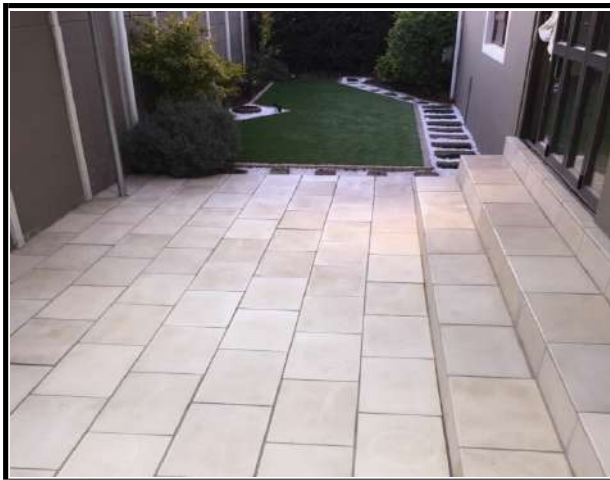

## More installations of Cemstone Products

Random pavers, Cobbles & Copings

600x400x20mm Tile Copings

300x300 Double sided & Outer cnrs