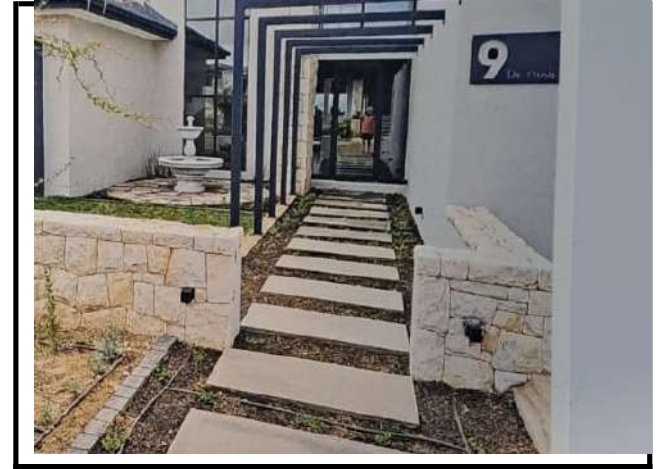

## Landscaping Slabs

(All slabs are 75mm thick and is steel reinforced)

Churchhaven 1800x500x75mm

Bakoven 1500x500x75mm

Llundudno 1200x500x75mm

## Landscaping Slabs

(All slabs are 75mm thick and is steel reinforced)

Noordhoek 1200x300x75mm

Blouberg 900x500x75mm

Grotto 1200x1200x75mm