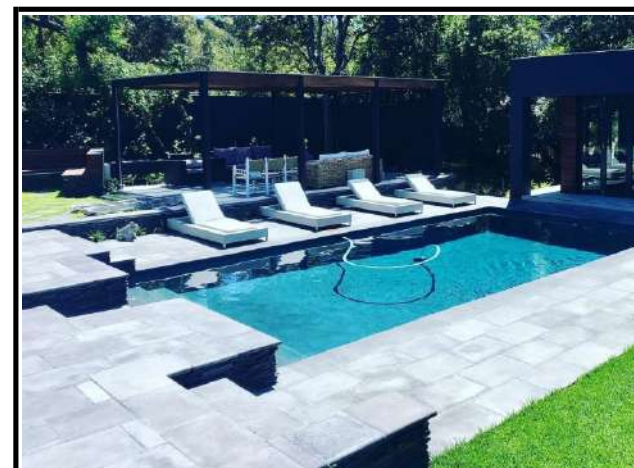

600x400x40mm