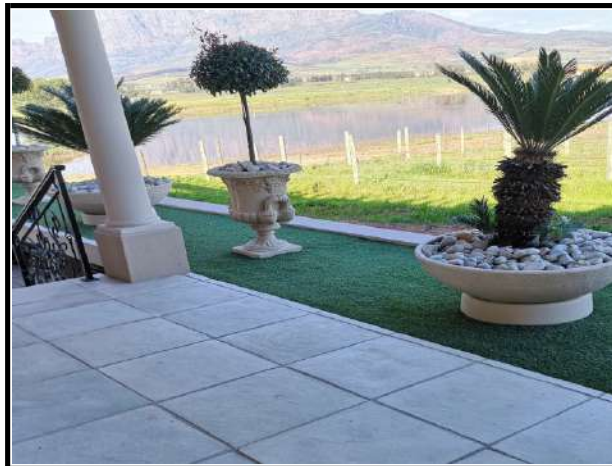

595x595x20mm